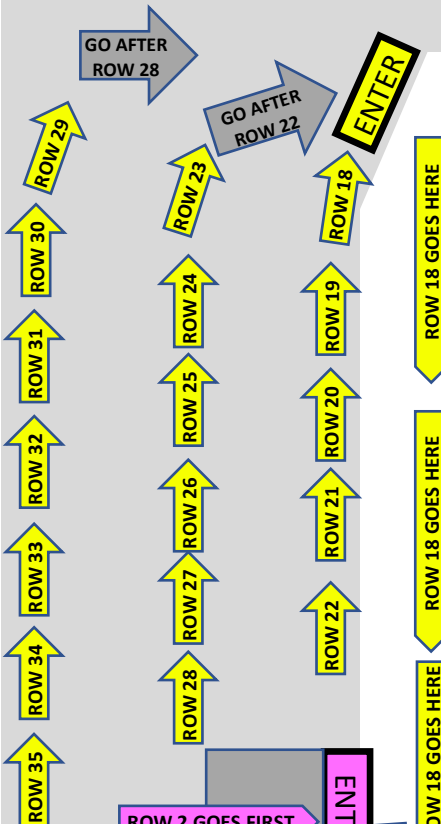

STAGE GUESTS AND
ROW 1 MEET HERE

LHS GRADUATION STUDENT STAGING AREA IN HALLWAYS & PROCESSIONAL

STAGE GUESTS AND
ROW 1 FOLLOW
BAKER UP MIDDLE

STAGE

JOSTENS AND THE ANNOUNCERS WILL HAVE A TABLE BY ENTRANCE

CHECK IN AT THE OUTSIDE LOADING DOCK AREA

STUDENT SECURITY CHECKPOINT OUTDOORS. ONLY BRING ONE KEY