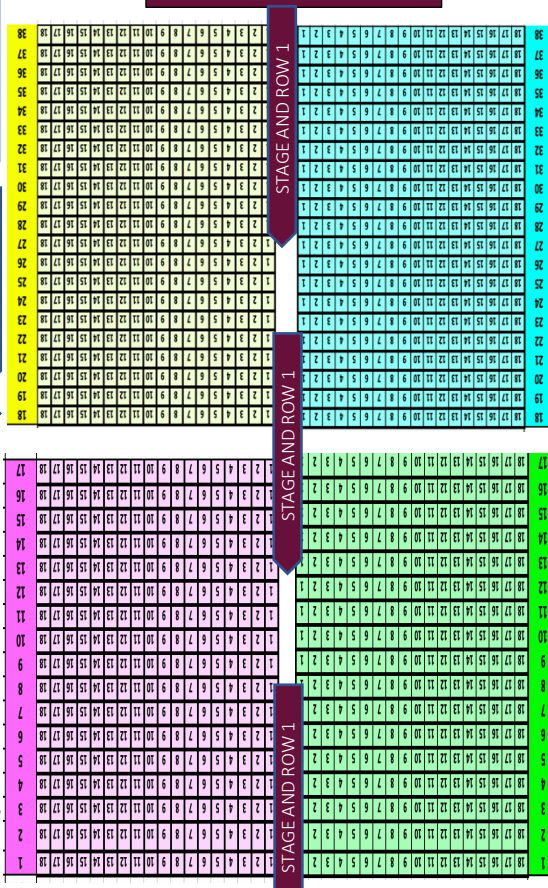

STAGE GUESTS AND
ROW 1 MEET HERE

LHS GRADUATION STUDENT STAGING AREA IN HALLWAYS & PROCESSIONAL

STAGE GUESTS AND
ROW 1 FOLLOW
BAKER UP MIDDLE

STAGE

JOSTENS AND THE ANNOUNCERS WILL HAVE A TABLE BY ENTRANCE

CHECK IN AT THE OUTSIDE LOADING DOCK AREA

STUDENT SECURITY CHECKPOINT OUTDOORS. ONLY BRING ONE KEY