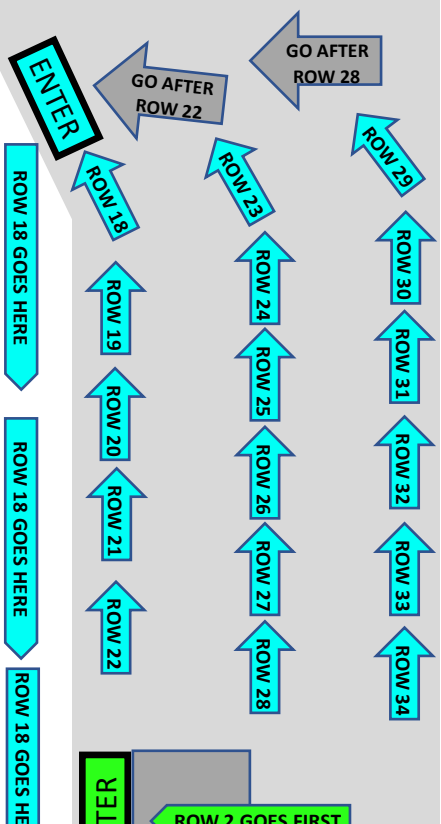

STAGE GUESTS AND
ROW 1 MEET HERE

LHS GRADUATION STUDENT STAGING AREA IN HALLWAYS & PROCESSIONAL

STAGE GUESTS AND
ROW 1 FOLLOW
BAKER UP MIDDLE

STAGE

JOSTENS AND THE ANNOUNCERS WILL HAVE A TABLE BY ENTRANCE

CHECK IN AT THE OUTSIDE LOADING DOCK AREA

STUDENT SECURITY CHECKPOINT OUTDOORS. ONLY BRING ONE KEY